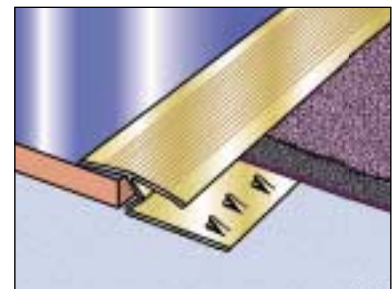

TRU-STEP by Tileasy

Tru-step is an exclusive Tileasy brand offering a variety of transitional floor joints. Suitable for various situations where a joint is required as a result of a change in the floor surface. In addition to traditional finishes in chrome and gold, we now offer a variety of wood effect laminates which can be used in conjunction with both laminate and solid wood floors.

Carpet to Tile Trim – two piece supplied with screws.

Product code	Finish	Size	Pack quantity
GSCB	Gold	0.8m	1
CSCB	Chrome	0.8m	1
GSC	Gold	0.8m	10
CSC	Chrome	0.8m	10
GCB8	Gold	2.4m	5
CCB8	Chrome	2.4m	5
CTG8	Gold	2.4m	1
CTC8	Chrome	2.4m	1
CTG1	Gold	1.0m	1
CTG	Gold	1.0m	5
CTC1	Chrome	1.0m	1
CTC	Chrome	1.0m	5

CSC

Carpet to Tile Trim – one piece – knockdown.

Product code	Finish	Size	Pack quantity
CT1	Chrome	1.0m	1
GT1	Gold	1.0m	1
CT	Chrome	1.0m	5
1GT	Gold	1.0m	5
CT2	Chrome	2.5m	1
GT2	Gold	2.5m	1
2CT	Chrome	2.5m	5
2GT	Gold	2.5m	5

1GT

TRU-STEP by Tileasy

Laminate to Laminate Trim

Product code	Finish	Size	Pack quantity
LLB1	Beech	1.0m	1
LLB	Beech	1.0m	5
BLL1	Beech	2.5m	1
BLL	Beech	2.5m	5
LLO1	Oak	1.0m	1
LLO	Oak	1.0m	5
OLL1	Oak	2.5m	1
OLL	Oak	2.5m	5
LLC1	Cherry	1.0m	1
LLC	Cherry	1.0m	5
CLL1	Cherry	2.5m	1
CLL	Cherry	2.5m	5