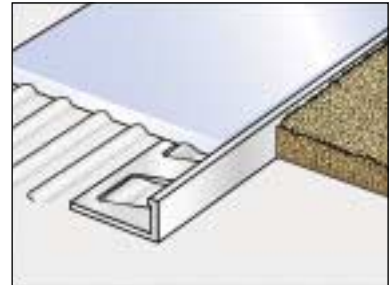

BLL

Laminate to Vinyl Trim

Product code	Finish	Size	Pack quantity
LVB1	Beech	1.0m	1
LVB	Beech	1.0m	5
BLV1	Beech	2.5m	1
BLV	Beech	2.5m	5
LVO1	Oak	1.0m	1
LVO	Oak	1.0m	5
OLV1	Oak	2.5m	1
OLV	Oak	2.5m	5
LVC1	Cherry	1.0m	1
LVC	Cherry	1.0m	5
CLV1	Cherry	2.5m	1
CLV	Cherry	2.5m	5

LVC

TRU-STEP by Tileasy**Laminate to Carpet Trim**

Product code	Finish	Size	Pack quantity
LCB1	Beech	1.0m	1
LCB	Beech	1.0m	5
BLC1	Beech	2.5m	1
BLC	Beech	2.5m	5
LCO1	Oak	1.0m	1
LCO	Oak	1.0m	5
OLC1	Oak	2.5m	1
OLC	Oak	2.5m	5
LCC1	Cherry	1.0m	1
LCC	Cherry	1.0m	5
CLC1	Cherry	2.5m	1
CLC	Cherry	2.5m	1

LCO

Angle Trim

Unpolished aluminium finishing strip suitable only in areas not subjected to dampness.

Product code	Colour	Depth	Size	Pack quantity
AT8	Unpolished	8mm	2.4m	5
AT10	Unpolished	10mm	2.4m	5
AT12	Unpolished	12mm	2.4m	5