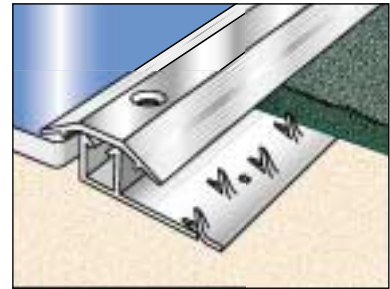

TRU-STEP by Tileasy

Tru-step is an exclusive Tileasy brand offering a variety of transitional floor joints. Suitable for various situations where a joint is required as a result of a change in the floor surface. In addition to traditional finishes in chrome and gold, we now offer a variety of wood effect laminates which can be used in conjunction with both laminate and solid wood floors.

Carpet to Tile Trim – two piece supplied with screws.

Product code	Finish	Size	Pack quantity
GSCB	Gold	0.8m	1
CSCB	Chrome	0.8m	1
GSC	Gold	0.8m	10
CSC	Chrome	0.8m	10
GCB8	Gold	2.4m	5
CCB8	Chrome	2.4m	5
CTG8	Gold	2.4m	1
CTC8	Chrome	2.4m	1
CTG1	Gold	1.0m	1
CTG	Gold	1.0m	5
CTC1	Chrome	1.0m	1
CTC	Chrome	1.0m	5

CSC

Carpet to Tile Trim – one piece – knockdown.

Product code	Finish	Size	Pack quantity
CT1	Chrome	1.0m	1
GT1	Gold	1.0m	1
CT	Chrome	1.0m	5
1GT	Gold	1.0m	5
CT2	Chrome	2.5m	1
GT2	Gold	2.5m	1
2CT	Chrome	2.5m	5
2GT	Gold	2.5m	5