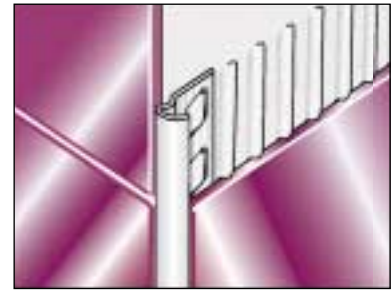

Metal Trims

Superior anodised aluminium tile trim in a highly polished gold, silver and a contemporary brushed steel finish.

Product code	Colour	Depth	Size	Pack quantity
GT8	Gold	7mm	2.4m	5
CT8	Chrome	7mm	2.4m	5
7MMBS	Brushed Steel	7mm	2.4m	5
DGT8	Gold	10mm	2.4m	5
DCT8	Chrome	10mm	2.4m	5
10MMBS	Brushed Steel	10mm	2.4m	5

DGT8

DCT8

10MMBS

Metal Trim Corners

Metal Trim Corners also allow for a perfect vertical joint. Available in all sizes and finishes.

Product code	Colour	Size	Pack quantity
MCG7	Gold	7mm	10
MCC7	Chrome	7mm	10
MCBR7	Brushed Steel	7mm	10
MCG10	Gold	10mm	10
MCC10	Chrome	10mm	10
MCBR10	Brushed Steel	10mm	10