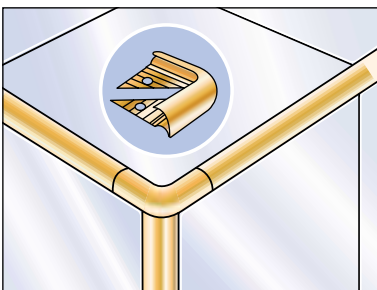

Metal Trims

Superior anodised aluminium tile trim in a highly polished gold, silver and a contemporary brushed steel finish.

Product code	Colour	Depth	Size	Pack quantity
GT8	Gold	7mm	2.4m	5
CT8	Chrome	7mm	2.4m	5
7MMBS	Brushed Steel	7mm	2.4m	5
DGT8	Gold	10mm	2.4m	5
DCT8	Chrome	10mm	2.4m	5
10MMBS	Brushed Steel	10mm	2.4m	5

DGT8

DCT8

10MMBS

Metal Trim Corners

Metal Trim Corners also allow for a perfect vertical joint. Available in all sizes and finishes.

Product code	Colour	Size	Pack quantity
MCG7	Gold	7mm	10
MCC7	Chrome	7mm	10
MCBR7	Brushed Steel	7mm	10
MCG10	Gold	10mm	10
MCC10	Chrome	10mm	10
MCBR10	Brushed Steel	10mm	10

MCG7

MCC7

MCBR7

Listello Pencil

Used as a single or double border decoration or in conjunction with any of the other Tileasy Listellos.

Product code	Colour	Depth	Size	Pack quantity
PBG	Gold	10mm	2.4m	5
PBC	Chrome	10mm	2.4m	5
PBS	Brushed Steel	10mm	2.4m	5