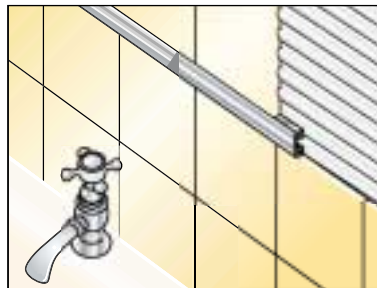

DGT8

DCT8

10MMBS

Metal Trim Corners

Metal Trim Corners also allow for a perfect vertical joint. Available in all sizes and finishes.

Product code	Colour	Size	Pack quantity
MCG7	Gold	7mm	10
MCC7	Chrome	7mm	10
MCBR7	Brushed Steel	7mm	10
MCG10	Gold	10mm	10
MCC10	Chrome	10mm	10
MCBR10	Brushed Steel	10mm	10

MCG7

MCC7

MCBR7

Listello Pencil

Used as a single or double border decoration or in conjunction with any of the other Tileasy Listellos.

Product code	Colour	Depth	Size	Pack quantity
PBG	Gold	10mm	2.4m	5
PBC	Chrome	10mm	2.4m	5
PBS	Brushed Steel	10mm	2.4m	5

PBG

PBC

PBS

Listello Bar

A sleek profile for any contemporary installation.

Product code	Colour	Depth	Size	Pack quantity
LC	Chrome	20mm	2.4m	5
LBR	Brushed Steel	20mm	2.4m	5

LC

LBR

Listello Dome

Traditional domed profile makes a strong border feature.

Product code	Colour	Depth	Size	Pack quantity
LBG	Gold	30mm	2.4m	5
LBC	Chrome	30mm	2.4m	5

LBG

LBC