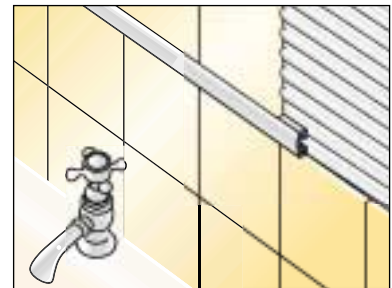

DGT8

DCT8

10MMBS

Metal Trim Corners

Metal Trim Corners also allow for a perfect vertical joint. Available in all sizes and finishes.

Product code	Colour	Size	Pack quantity
MCG7	Gold	7mm	10
MCC7	Chrome	7mm	10
MCBR7	Brushed Steel	7mm	10
MCG10	Gold	10mm	10
MCC10	Chrome	10mm	10
MCBR10	Brushed Steel	10mm	10

MCG7

MCC7

MCBR7

Listello Pencil

Used as a single or double border decoration or in conjunction with any of the other Tileasy Listellos.

Product code	Colour	Depth	Size	Pack quantity
PBG	Gold	10mm	2.4m	5
PBC	Chrome	10mm	2.4m	5
PBS	Brushed Steel	10mm	2.4m	5

PBG

PBC

PBS

Listello Bar

A sleek profile for any contemporary installation.

Product code	Colour	Depth	Size	Pack quantity
LC	Chrome	20mm	2.4m	5
LBR	Brushed Steel	20mm	2.4m	5

LC

LBR

Listello Dome

Traditional domed profile makes a strong border feature.

Product code	Colour	Depth	Size	Pack quantity
LBG	Gold	30mm	2.4m	5
LBC	Chrome	30mm	2.4m	5

LBG

LBC