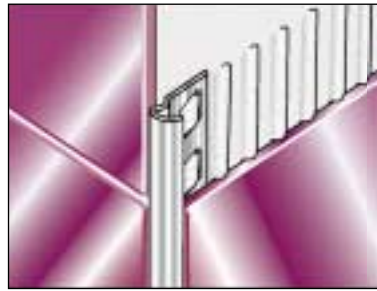

Metal Trims

Superior anodised aluminium tile trim in a highly polished gold, silver and a contemporary brushed steel finish.

Product code	Colour	Depth	Size	Pack quantity
GT8	Gold	7mm	2.4m	5
CT8	Chrome	7mm	2.4m	5
7MMBS	Brushed Steel	7mm	2.4m	5
DGT8	Gold	10mm	2.4m	5
DCT8	Chrome	10mm	2.4m	5
10MMBS	Brushed Steel	10mm	2.4m	5

DGT8

DCT8

10MMBS

Metal Trim Corners

Metal Trim Corners also allow for a perfect vertical joint. Available in all sizes and finishes.

Product code	Colour	Size	Pack quantity
MCG7	Gold	7mm	10
MCC7	Chrome	7mm	10
MCBR7	Brushed Steel	7mm	10
MCG10	Gold	10mm	10
MCC10	Chrome	10mm	10
MCBR10	Brushed Steel	10mm	10

MCG7

MCC7

MCBR7

Listello Pencil

Used as a single or double border decoration or in conjunction with any of the other Tileasy Listellos.

Product code	Colour	Depth	Size	Pack quantity
PBG	Gold	10mm	2.4m	5
PBC	Chrome	10mm	2.4m	5
PBS	Brushed Steel	10mm	2.4m	5