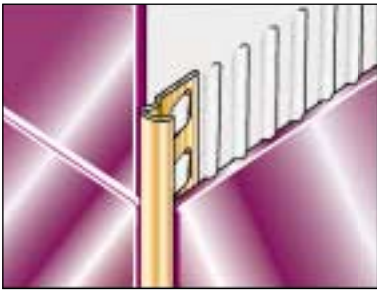

Metal Trims

Superior anodised aluminium tile trim in a highly polished gold, silver and a contemporary brushed steel finish.

Product code	Colour	Depth	Size	Pack quantity
GT8	Gold	7mm	2.4m	5
CT8	Chrome	7mm	2.4m	5
7MMBS	Brushed Steel	7mm	2.4m	5
DGT8	Gold	10mm	2.4m	5
DCT8	Chrome	10mm	2.4m	5
10MMBS	Brushed Steel	10mm	2.4m	5

DGT8

DCT8

10MMBS

Metal Trim Corners

Metal Trim Corners also allow for a perfect vertical joint. Available in all sizes and finishes.

Product code	Colour	Size	Pack quantity
MCG7	Gold	7mm	10
MCC7	Chrome	7mm	10
MCBR7	Brushed Steel	7mm	10
MCG10	Gold	10mm	10
MCC10	Chrome	10mm	10
MCBR10	Brushed Steel	10mm	10

MCG7

MCC7

MCBR7

Listello Pencil

Used as a single or double border decoration or in conjunction with any of the other Tileasy Listellos.

Product code	Colour	Depth	Size	Pack quantity
PBG	Gold	10mm	2.4m	5
PBC	Chrome	10mm	2.4m	5
PBS	Brushed Steel	10mm	2.4m	5