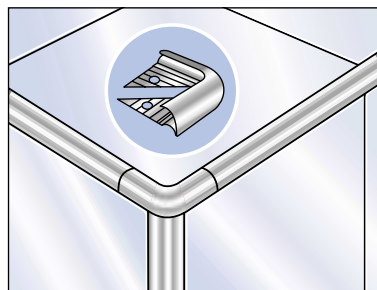

Metal Trims

Superior anodised aluminium tile trim in a highly polished gold, silver and a contemporary brushed steel finish.

Product code	Colour	Depth	Size	Pack quantity
GT8	Gold	7mm	2.4m	5
CT8	Chrome	7mm	2.4m	5
7MMBS	Brushed Steel	7mm	2.4m	5
DGT8	Gold	10mm	2.4m	5
DCT8	Chrome	10mm	2.4m	5
10MMBS	Brushed Steel	10mm	2.4m	5

DGT8

DCT8

10MMBS

Metal Trim Corners

Metal Trim Corners also allow for a perfect vertical joint. Available in all sizes and finishes.

Product code	Colour	Size	Pack quantity
MCG7	Gold	7mm	10
MCC7	Chrome	7mm	10
MCBR7	Brushed Steel	7mm	10
MCG10	Gold	10mm	10
MCC10	Chrome	10mm	10
MCBR10	Brushed Steel	10mm	10

MCG7

MCC7

MCBR7

Listello Pencil

Used as a single or double border decoration or in conjunction with any of the other Tileasy Listellos.

Product code	Colour	Depth	Size	Pack quantity
PBG	Gold	10mm	2.4m	5
PBC	Chrome	10mm	2.4m	5
PBS	Brushed Steel	10mm	2.4m	5

PBG

PBC

PBS

Listello Bar

A sleek profile for any contemporary installation.

Product code	Colour	Depth	Size	Pack quantity
LC	Chrome	20mm	2.4m	5
LBR	Brushed Steel	20mm	2.4m	5

LC

LBR