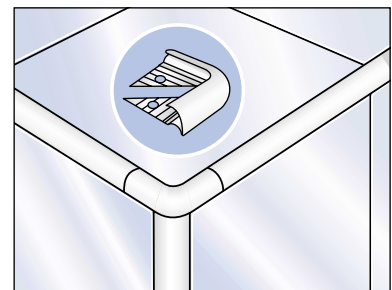

DGT8

DCT8

10MMBS

Metal Trim Corners

Metal Trim Corners also allow for a perfect vertical joint. Available in all sizes and finishes.

Product code	Colour	Size	Pack quantity
MCG7	Gold	7mm	10
MCC7	Chrome	7mm	10
MCBR7	Brushed Steel	7mm	10
MCG10	Gold	10mm	10
MCC10	Chrome	10mm	10
MCBR10	Brushed Steel	10mm	10

MCG7

MCC7

MCBR7

Listello Pencil

Used as a single or double border decoration or in conjunction with any of the other Tileasy Listellos.

Product code	Colour	Depth	Size	Pack quantity
PBG	Gold	10mm	2.4m	5
PBC	Chrome	10mm	2.4m	5
PBS	Brushed Steel	10mm	2.4m	5